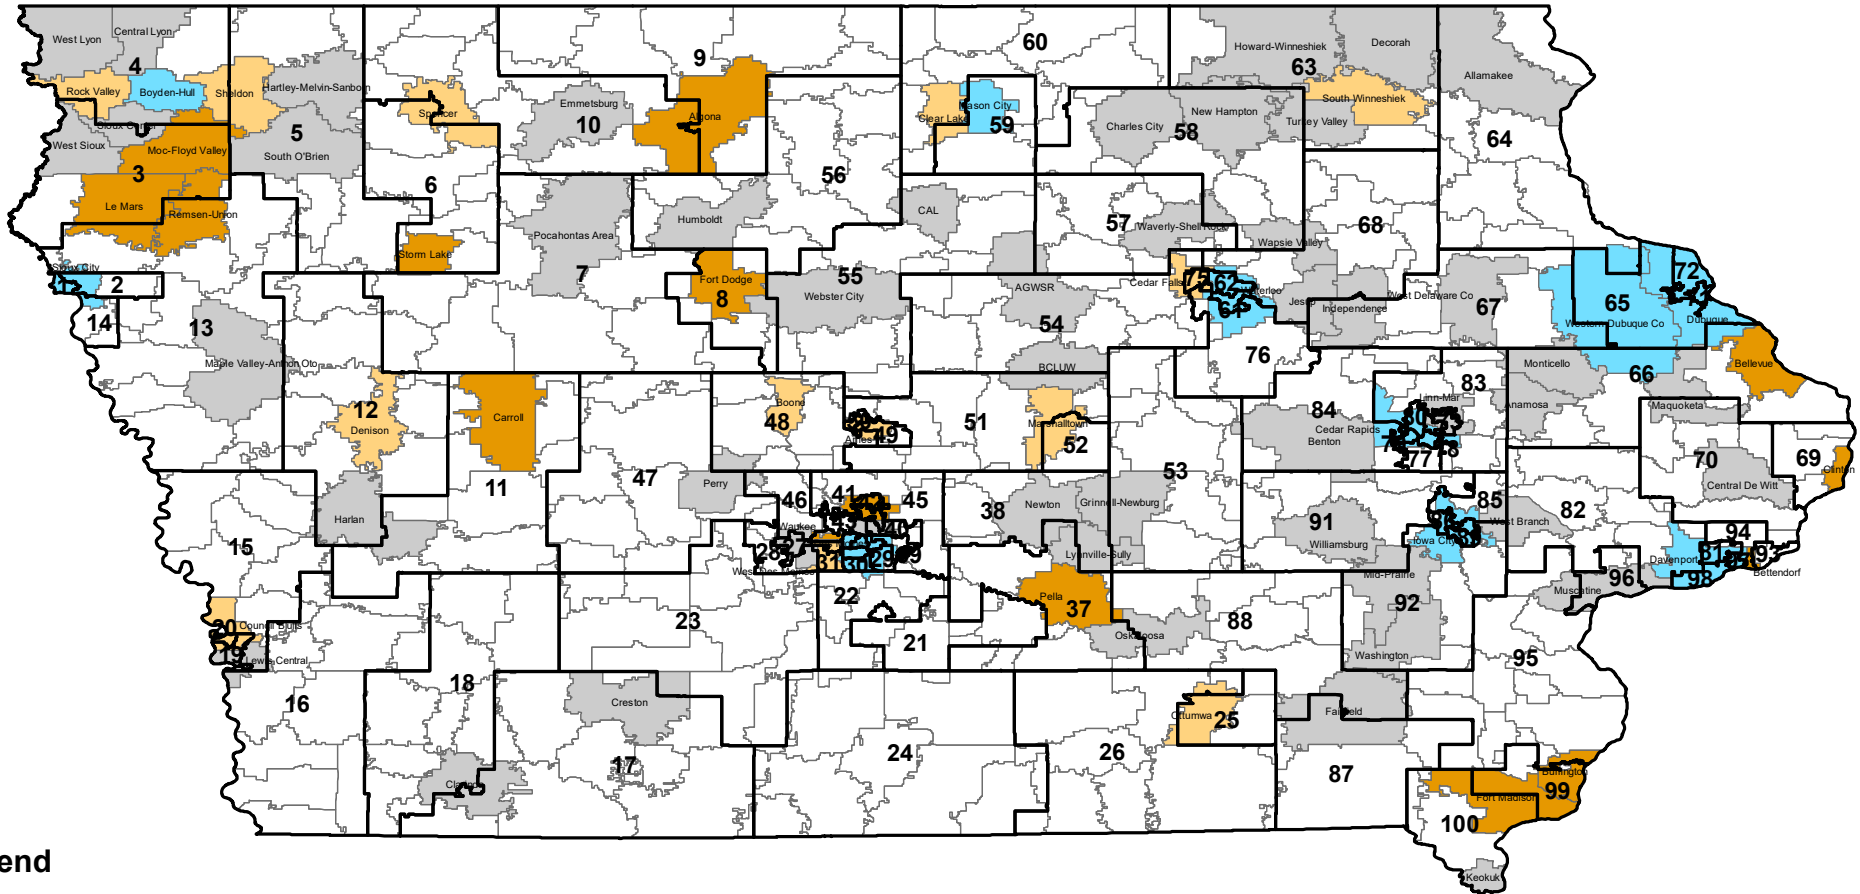

# Iowa Association of School Boards

## Accredited Private School Buildings within Public School Districts: 2022-2023 School Year

### Legend

- Iowa House District
- Private School Buildings by Public School District**
- No Private School Buildings (239 Districts)
- One Private School Building (50 Districts)
- Two Private School Buildings (13 districts)
- Three Private School Buildings (15 Districts)
- Between 4 and 12 Private School Buildings (10 Districts)